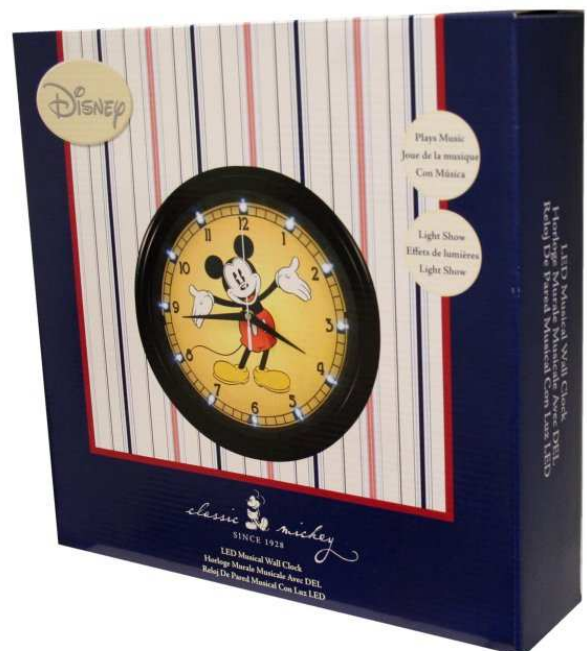

Container Qty

20':	3480
40':	7104
40' HQ:	8004

Technical Specifications

Batteries: 1AA - 4D
Bulb Requirements: N / A
UL/ETL Apprv'd: ETL